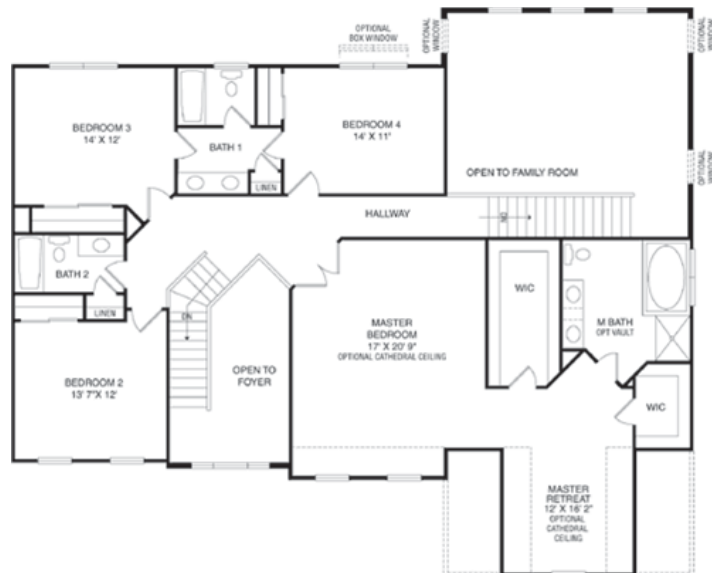

Quick Settlement Home

174 Wentworth Circle, Limerick, PA 19468

The Cambridge Traditional

- Spacious 3,830 Square Foot Home with Four Sides Stucco
- Beautiful 1/2 Acre Homesite
- 4 bedrooms, 3 1/2 Baths
- Inviting Two-story Foyer with Hardwood
- Two-story Family Room with Fireplace
- 200 Square Foot Solarium
- Gourmet Kitchen with Corian Countertops and Stainless Steel Appliances
- Owner's Suite with Two Walk-in-Closets, Retreat Area and Tray Ceiling
- Owner's Bathroom with Private Commode, Oversized Soaking Tub and Stall Shower
- Walk-out Basement with 9' Basement Walls

ChooseHeritage.com

The Cambridge Traditional

Includes Solarium

First Floor

Second Floor

All floorplans and dimensions are approximate and subject to field variations. Some will vary with alternate elevations, subject to error, omissions and withdrawal.