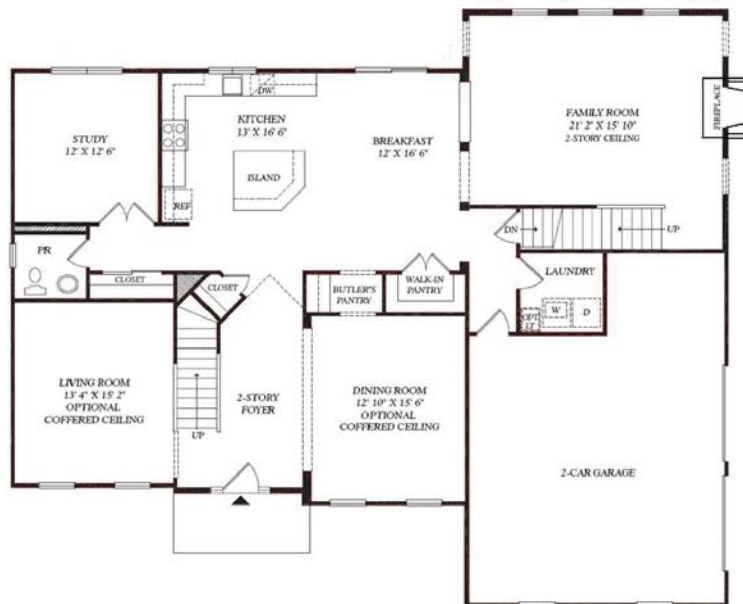

Quick Settlement Home

174 Wentworth Circle, Limerick, PA 19468

The Cambridge Traditional

- Spacious 3,830 Square Foot Home with Four Sides Stucco
- Beautiful 1/2 Acre Homesite
- 4 bedrooms, 3 1/2 Baths
- Inviting Two-story Foyer with Hardwood
- Two-story Family Room with Fireplace
- 200 Square Foot Solarium
- Gourmet Kitchen with Corian Countertops and Stainless Steel Appliances
- Owner's Suite with Two Walk-in-Closets, Retreat Area and Tray Ceiling
- Owner's Bathroom with Private Commode, Oversized Soaking Tub and Stall Shower
- Walk-out Basement with 9' Basement Walls

\$595,234 Base Price + Options

(\$19,244) Quick Settlement Incentive

\$575,990 Offered Price

FOR MORE INFORMATION CONTACT HILARY BENNETT-MAHON AND
RYAN SCHULTEN AT (610) 590-2183

Directions from King of Prussia: Take Rt 422 West to Royersford exit. Bear right onto Township Line Road. Floow for 1.2 miles to left onto Linfield-Trappe Road. Travel for 1.3 miles to sales office on left.

ChooseHeritage.com

The Cambridge Traditional

Includes Solarium

First Floor

Second Floor

All floorplans and dimensions are approximate and subject to field variations. Some will vary with alternate elevations, subject to error, omissions and withdrawal.