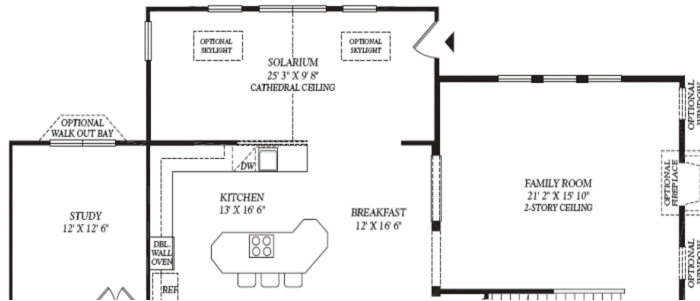

Quick Settlement Home

174 Wentworth Circle, Limerick, PA 19468

The Cambridge Traditional

- Spacious 3,830 Square Foot Home with Four Sides Stucco
- Beautiful 1/2 Acre Homesite
- 4 bedrooms, 3 1/2 Baths
- Inviting Two-story Foyer with Hardwood
- Two-story Family Room with Fireplace
- 200 Square Foot Solarium
- Gourmet Kitchen with Corian Countertops and Stainless Steel Appliances
- Owner's Suite with Two Walk-in-Closets, Retreat Area and Tray Ceiling
- Owner's Bathroom with Private Commode, Oversized Soaking Tub and Stall Shower
- Walk-out Basement with 9' Basement Walls

\$595,234 Base Price + Options

(\$19,244) Quick Settlement Incentive

\$575,990 Offered Price

FOR MORE INFORMATION CONTACT HILARY BENNETT-MAHON AND
RYAN SCHULTEN AT (610) 590-2183

Directions from King of Prussia: Take Rt 422 West to Royersford exit. Bear right onto Township Line Road. Floow for 1.2 miles to left onto Linfield-Trappe Road. Travel for 1.3 miles to sales office on left.

ChooseHeritage.com

The Cambridge Traditional

Includes Solarium

First Floor

Second Floor

All floorplans and dimensions are approximate and subject to field variations. Some will vary with alternate elevations, subject to error, omissions and withdrawal.