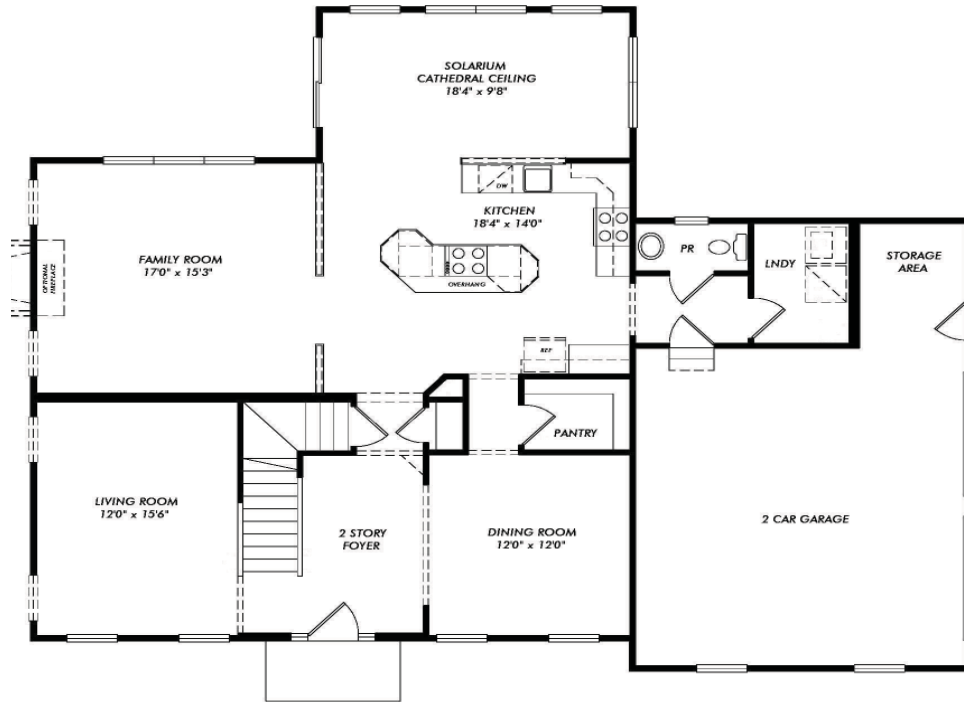

The Huntington European Estate

First Floor