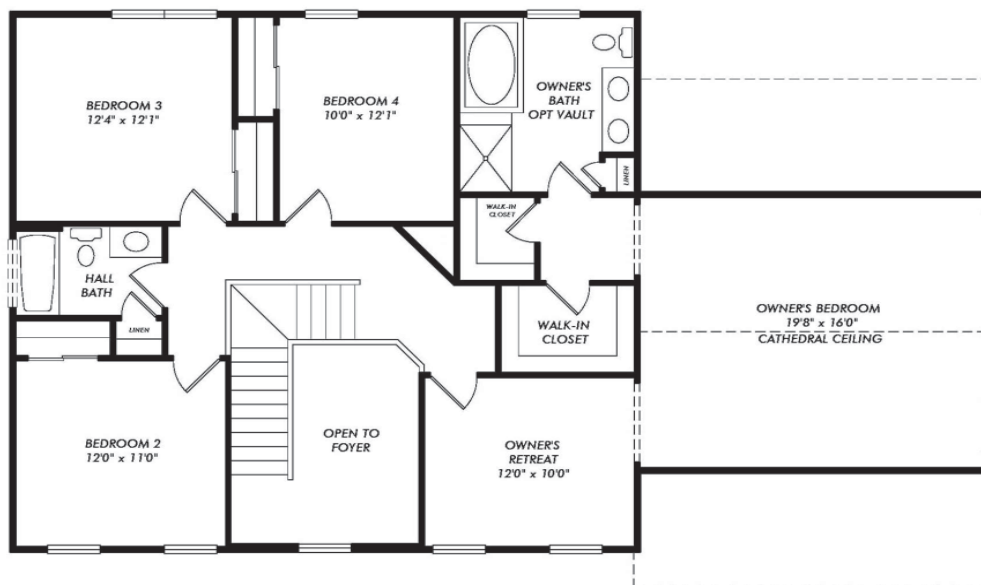

## The Huntington European Estate - Homesite 74

- ~ Spacious 2,490 square foot home
- ~ Beautiful 1/3 acre homesite that overlooks the 15th hole of Lederach Golf Club
- ~ 4 large bedrooms, 2 1/2 baths
- ~ Inviting two-story foyer with hardwood
- ~ Spacious family room with gas fireplace
- ~ Gourmet kitchen with attached solarium
- ~ Owner's suite with large walk-in-closet
- ~ Owner's bathroom with soaking tub and separate shower
- ~ Two car, side entry garage
- ~ Souderton School District
- ~ Community has NO homeowner's association fees

# The Huntington European Estate

First Floor

Second Floor

All floorplans and dimensions are approximate and subject to field variations. Some will vary with alternate elevations, subject to error, omissions and withdrawal.