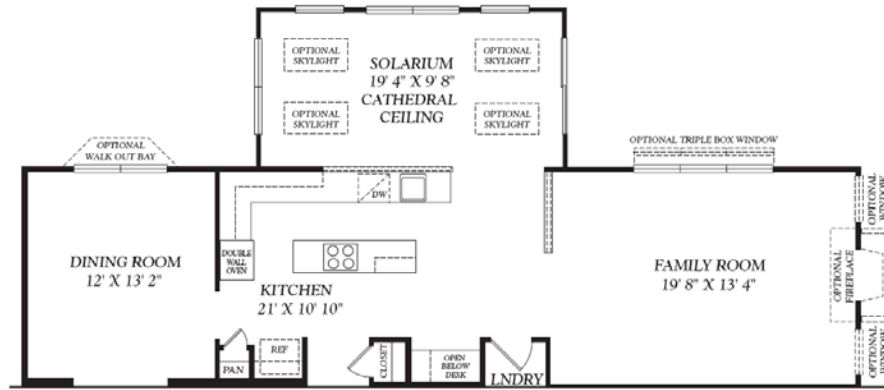

Quick Settlement Home

Gourmet
Kitchen with
Solarium!

The Wellington Grand New England

- Beautiful 1/3 acre homesite backing to trees
- Spacious 2,925 square foot home
- 4 large bedrooms, 2 1/2 baths
- Gourmet kitchen with hardwood flooring
- Spacious 200 square foot solarium
- Large family room with gas fireplace
- Luxurious owner's suite with cathedral ceiling, two walk-in closets and a sitting area
- Lavish owner's bath featuring oversized soaking tub and stall shower
- Two car side-entry garage
- Full basement
- Homesite located on Raven's Claw Golf Course
- Convenient to Philadelphia Premium Outlets and major roadways including Rt. 422 & I-76
- Pottsgrove School District

Includes Solarium

First Floor

Second Floor