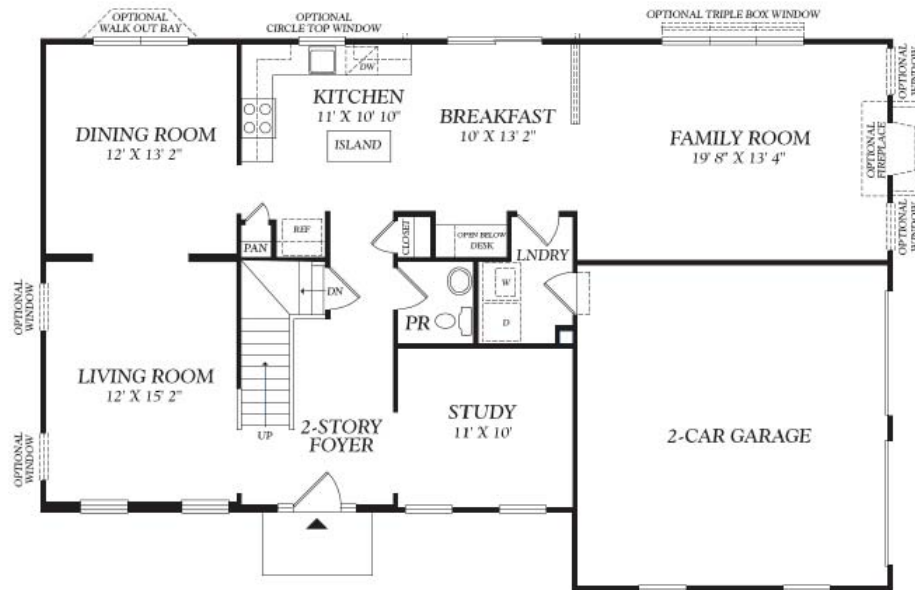

Quick Settlement Home

Gourmet
Kitchen with
Solarium!

The Wellington Grand New England

- Beautiful 1/3 acre homesite backing to trees
- Spacious 2,925 square foot home
- 4 large bedrooms, 2 1/2 baths
- Gourmet kitchen with hardwood flooring
- Spacious 200 square foot solarium
- Large family room with gas fireplace
- Luxurious owner's suite with cathedral ceiling, two walk-in closets and a sitting area
- Lavish owner's bath featuring oversized soaking tub and stall shower
- Two car side-entry garage
- Full basement
- Homesite located on Raven's Claw Golf Course
- Convenient to Philadelphia Premium Outlets and major roadways including Rt. 422 & I-76
- Pottsgrove School District

Includes Solarium

First Floor

Second Floor