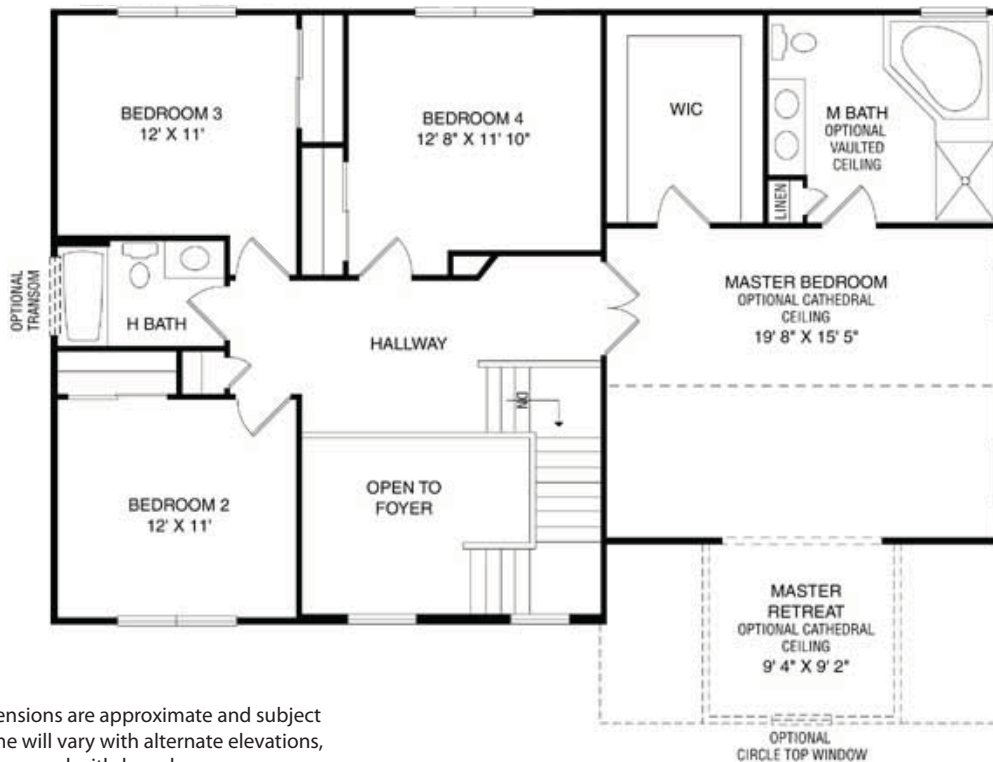

Quick Settlement Home

No Homeowner's Association Fees!

The Hamilton European Estate - Homesite 185

- ~ Spacious 2,640 square foot home
- ~ Beautiful 1/3 acre homesite
- ~ 4 large bedrooms, 2 1/2 baths
- ~ Inviting two-story foyer with hardwood
- ~ Welcoming family room with gas fireplace
- ~ Gourmet kitchen with attached 200 sq. ft. solarium and granite countertops
- ~ Owner's suite with a large walk-in-closet and retreat area
- ~ Owner's bathroom with corner soaking tub and separate shower and private commode
- ~ Full basement with 9' basement walls and two piece powder room rough-in
- ~ Souderton School District

ChooseHeritage.com

The Hamilton European Estate

First Floor

Second Floor

All floorplans and dimensions are approximate and subject to field variations. Some will vary with alternate elevations, subject to error, omissions and withdrawal.