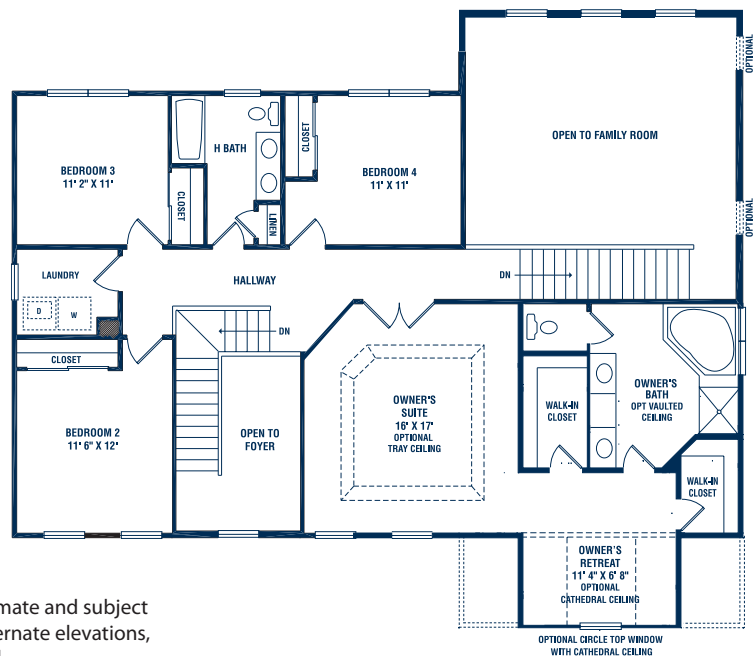

## The Barrington European Estate - Homesite 124

- ~ Spacious 3,290 square foot home
- ~ Beautiful 1/3 acre homesite that overlooks the 11th hole of Lederach Golf Club
- ~ 9' basement walls with powder room rough
- ~ 4 large bedrooms, 2 1/2 baths
- ~ Gourmet kitchen with granite countertops
- ~ Spacious 200 square foot solarium off kitchen
- ~ Welcoming family room with gas fireplace
- ~ Owner's suite with large walk-in-closets and retreat
- ~ Owner's bathroom with soaking tub and separate shower
- ~ Two car, side entry garage
- ~ Souderton School District
- ~ Community has NO homeowner's association fees

# The Barrington European Estate

Solarium

First Floor

Second Floor

All floorplans and dimensions are approximate and subject to field variations. Some will vary with alternate elevations, subject to error, omissions and withdrawal.