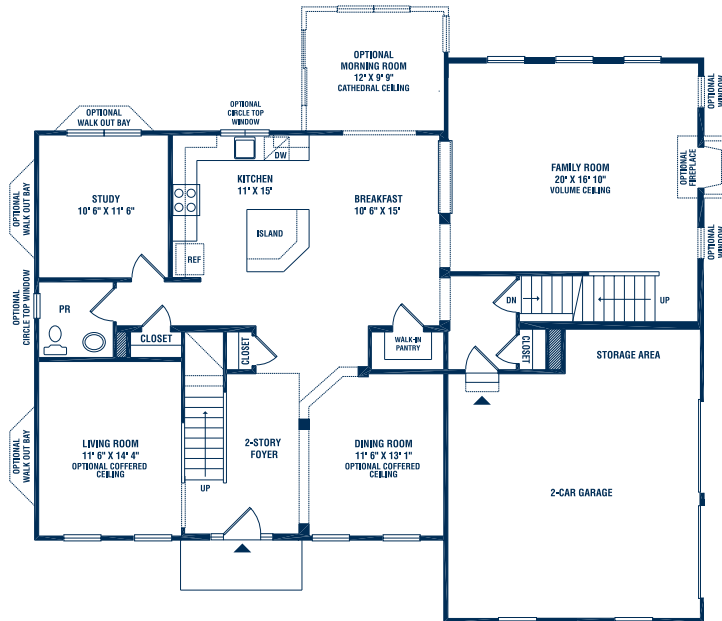

## The Barrington European Estate - Homesite 124

- ~ Spacious 3,290 square foot home
- ~ Beautiful 1/3 acre homesite that overlooks the 11th hole of Lederach Golf Club
- ~ 9' basement walls with powder room rough
- ~ 4 large bedrooms, 2 1/2 baths
- ~ Gourmet kitchen with granite countertops
- ~ Spacious 200 square foot solarium off kitchen
- ~ Welcoming family room with gas fireplace
- ~ Owner's suite with large walk-in-closets and retreat
- ~ Owner's bathroom with soaking tub and separate shower
- ~ Two car, side entry garage
- ~ Souderton School District
- ~ Community has NO homeowner's association fees

# The Barrington European Estate

Solarium

First Floor

Second Floor

All floorplans and dimensions are approximate and subject to field variations. Some will vary with alternate elevations, subject to error, omissions and withdrawal.